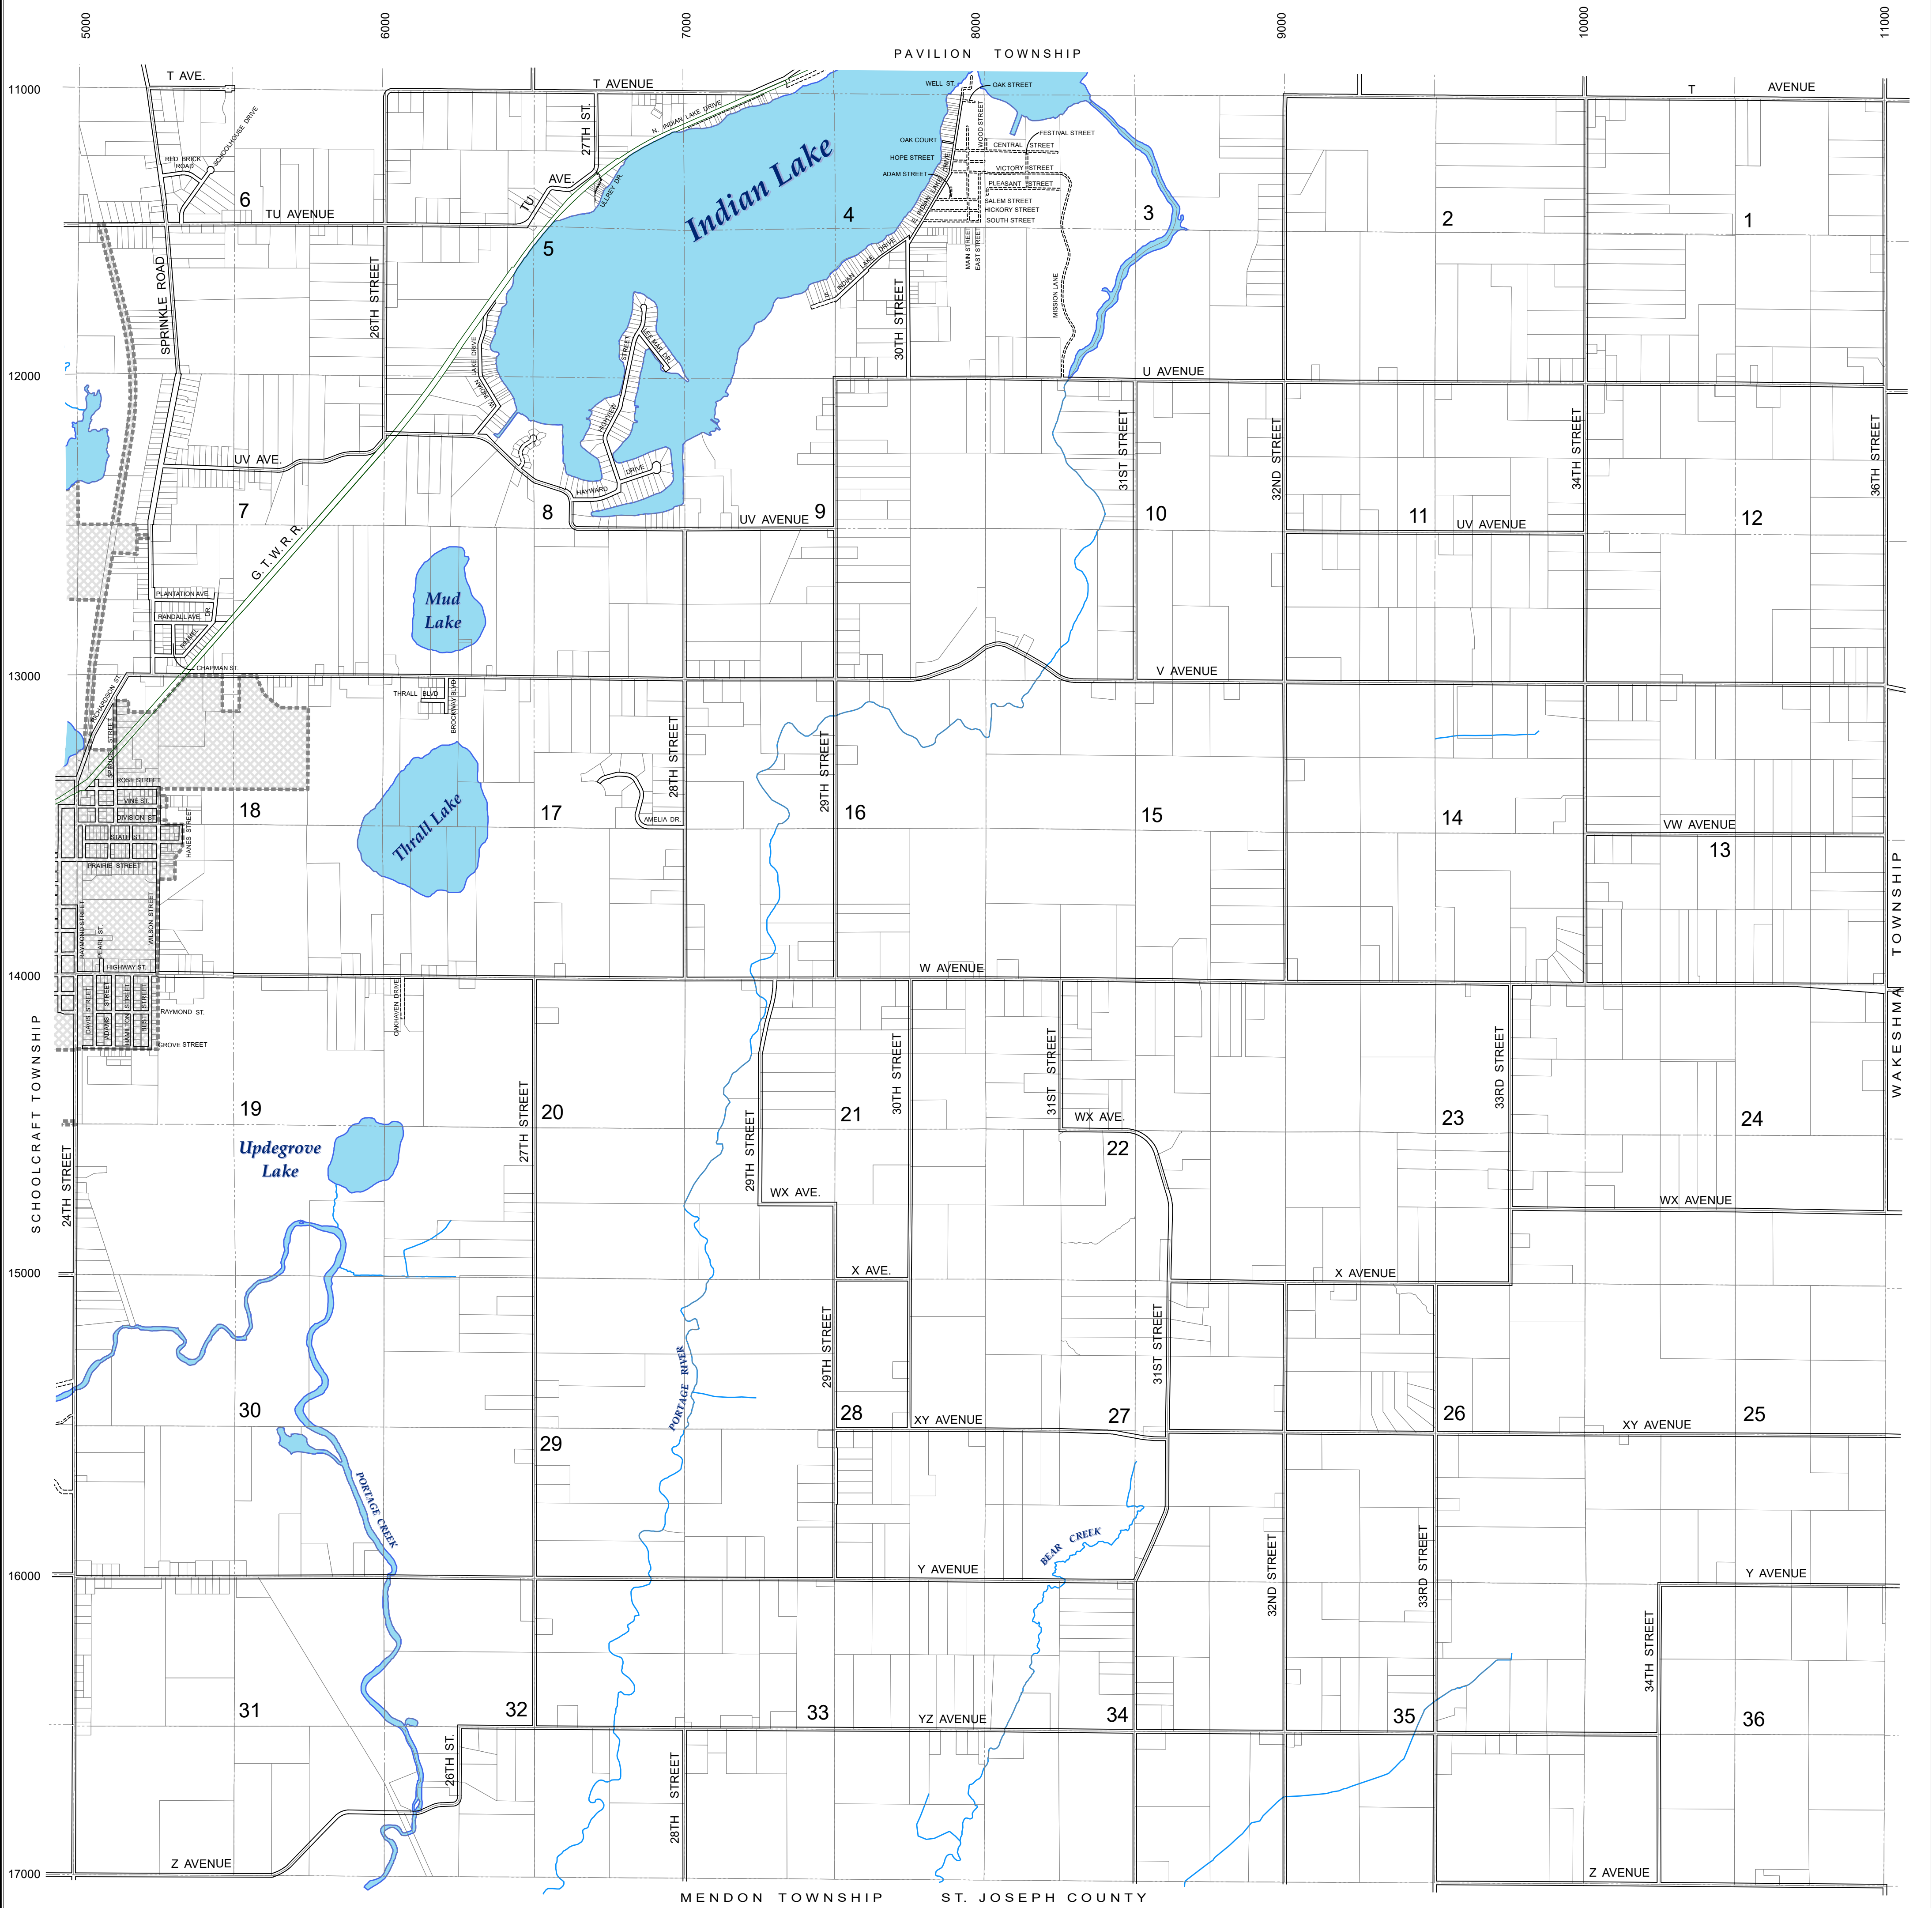

Brady Township

Kalamazoo County, Michigan

Street Map

1,500 750 0 1,500 Ft

Scale: 1" = 1,500'

-  Railroad R.O.W.
-  Private R.O.W.
-  Public R.O.W.