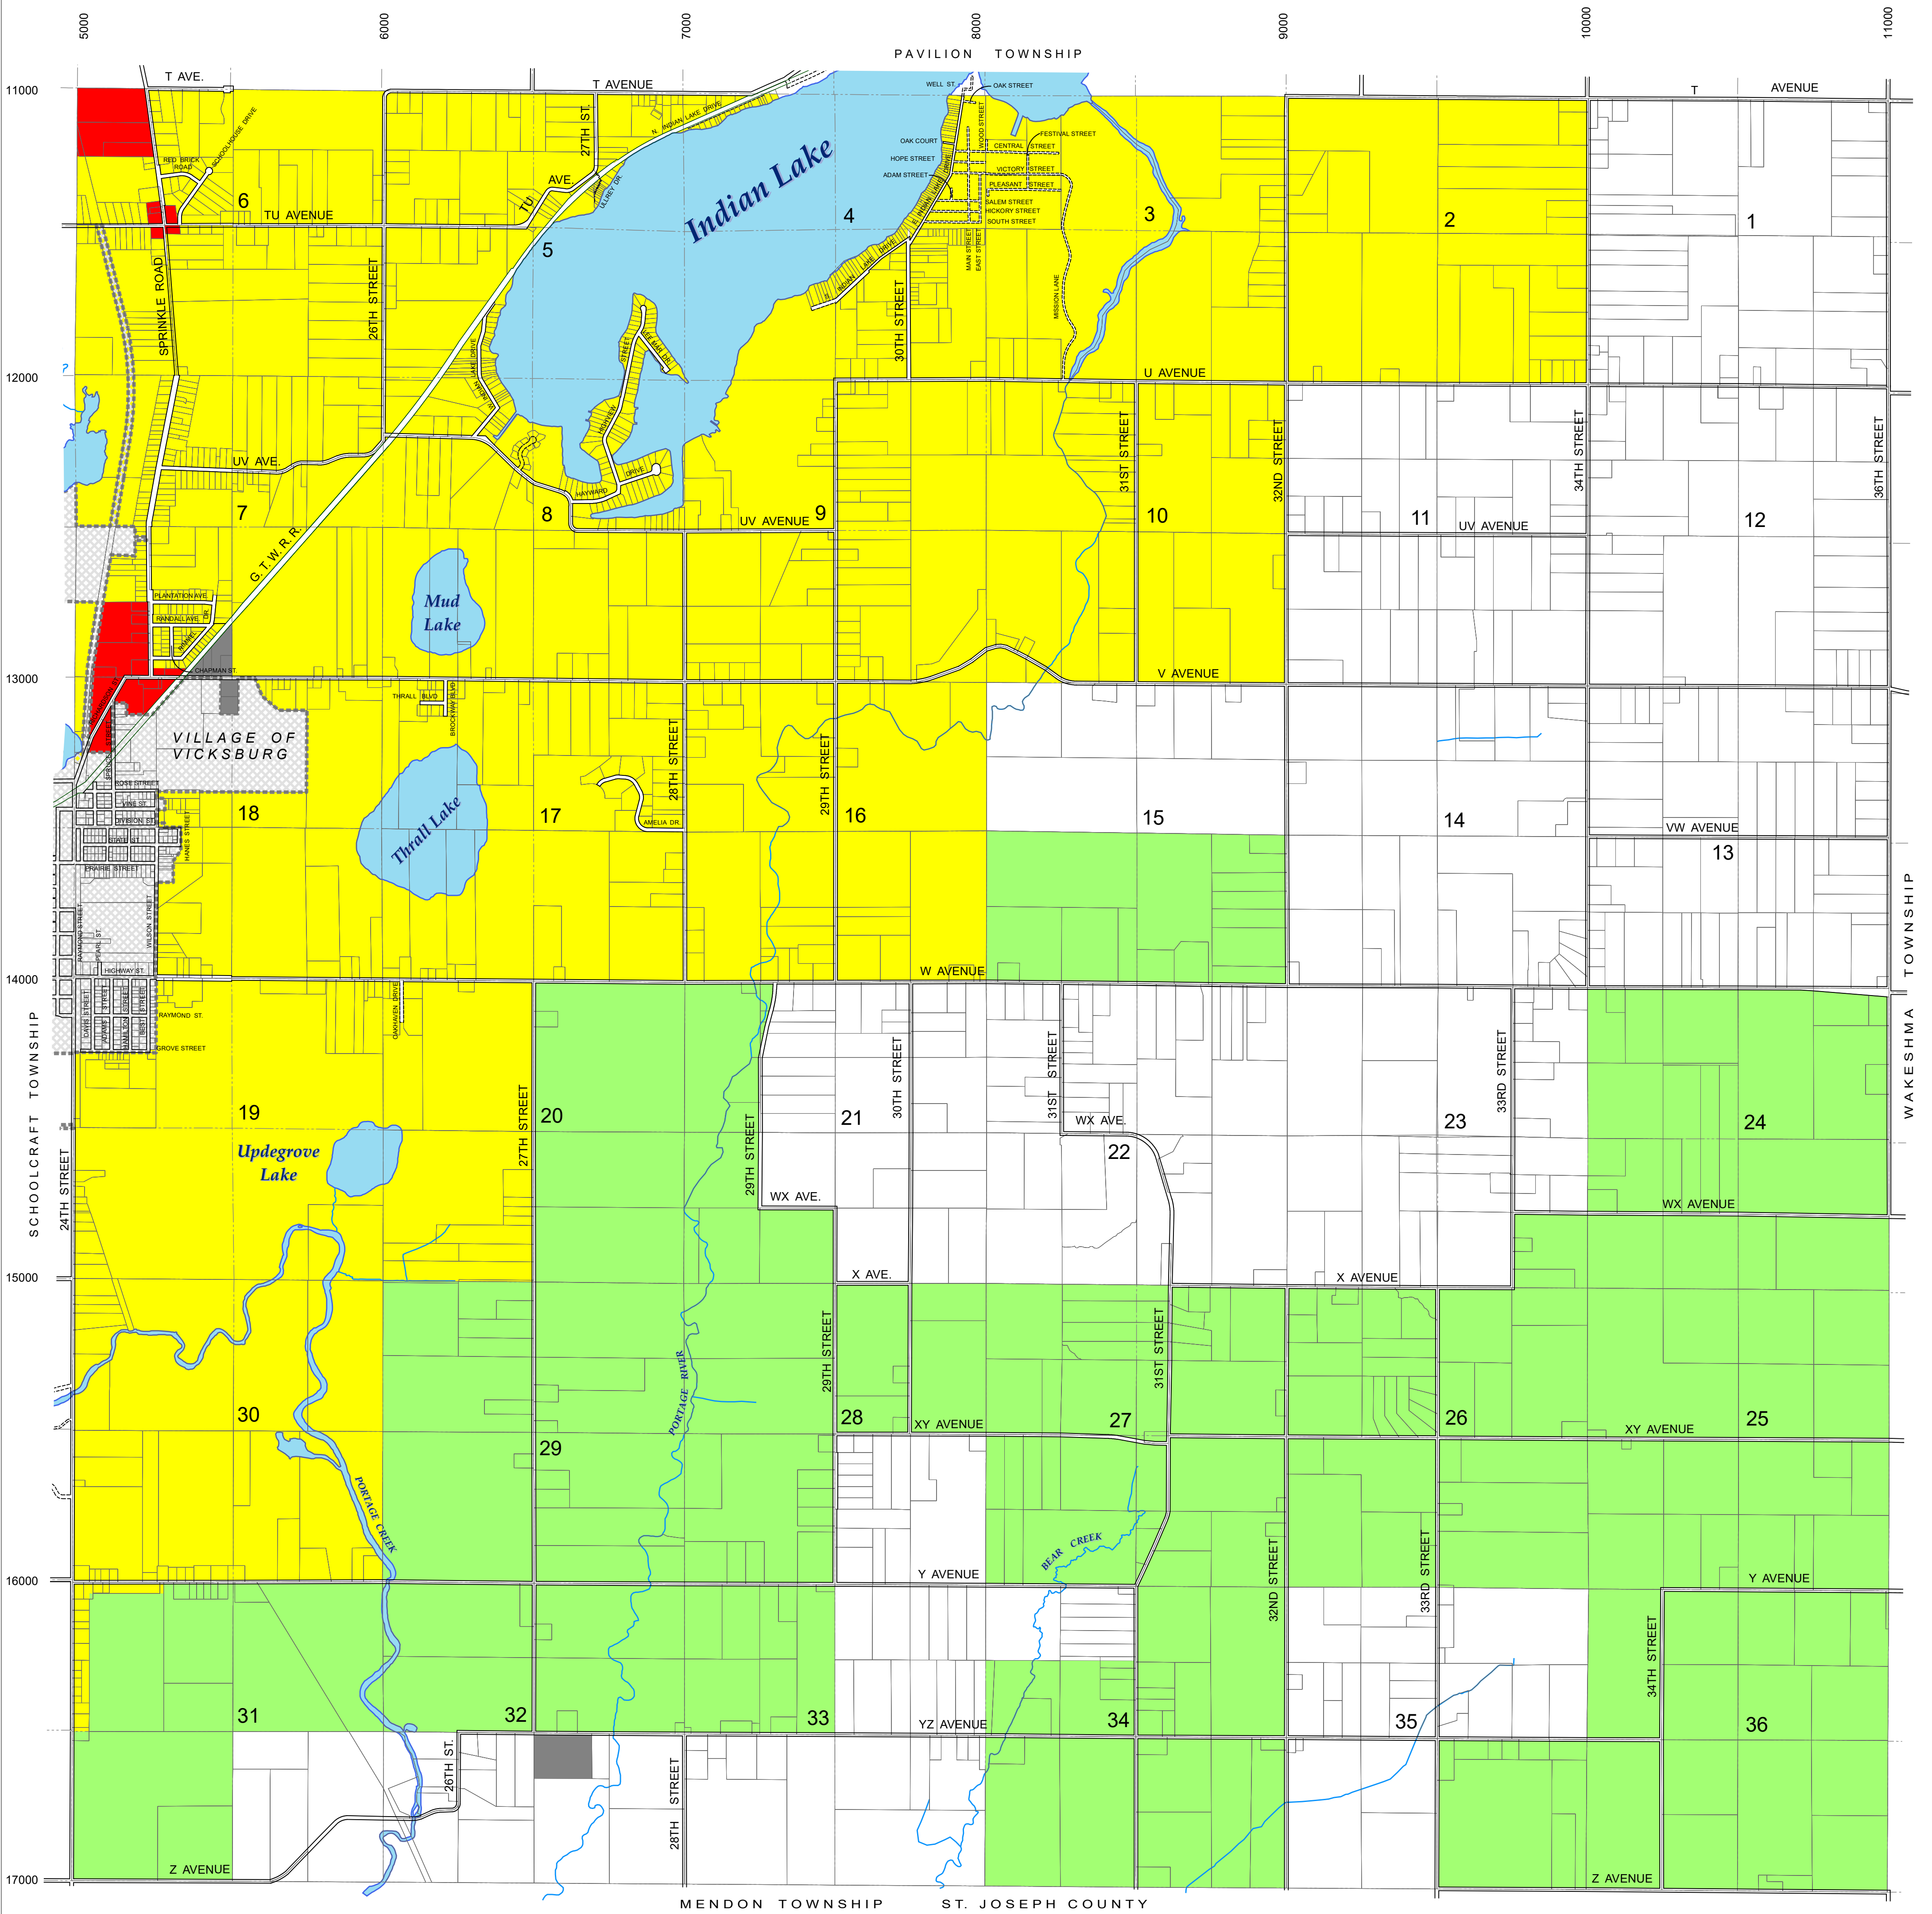

# Brady Township

Kalamazoo County, Michigan

## Land Use Map

### LEGEND

- General Agricultural
- Prime Agricultural
- Residential
- Commercial
- Industrial

1,500 750 0 1,500 Ft

Scale: 1" = 1,500'

- Public R.O.W.
- Private R.O.W.
- Railroad R.O.W.

**Revised as to Use District Amendments**

Through Ordinance Number: 97  
Effective: June 4, 2002